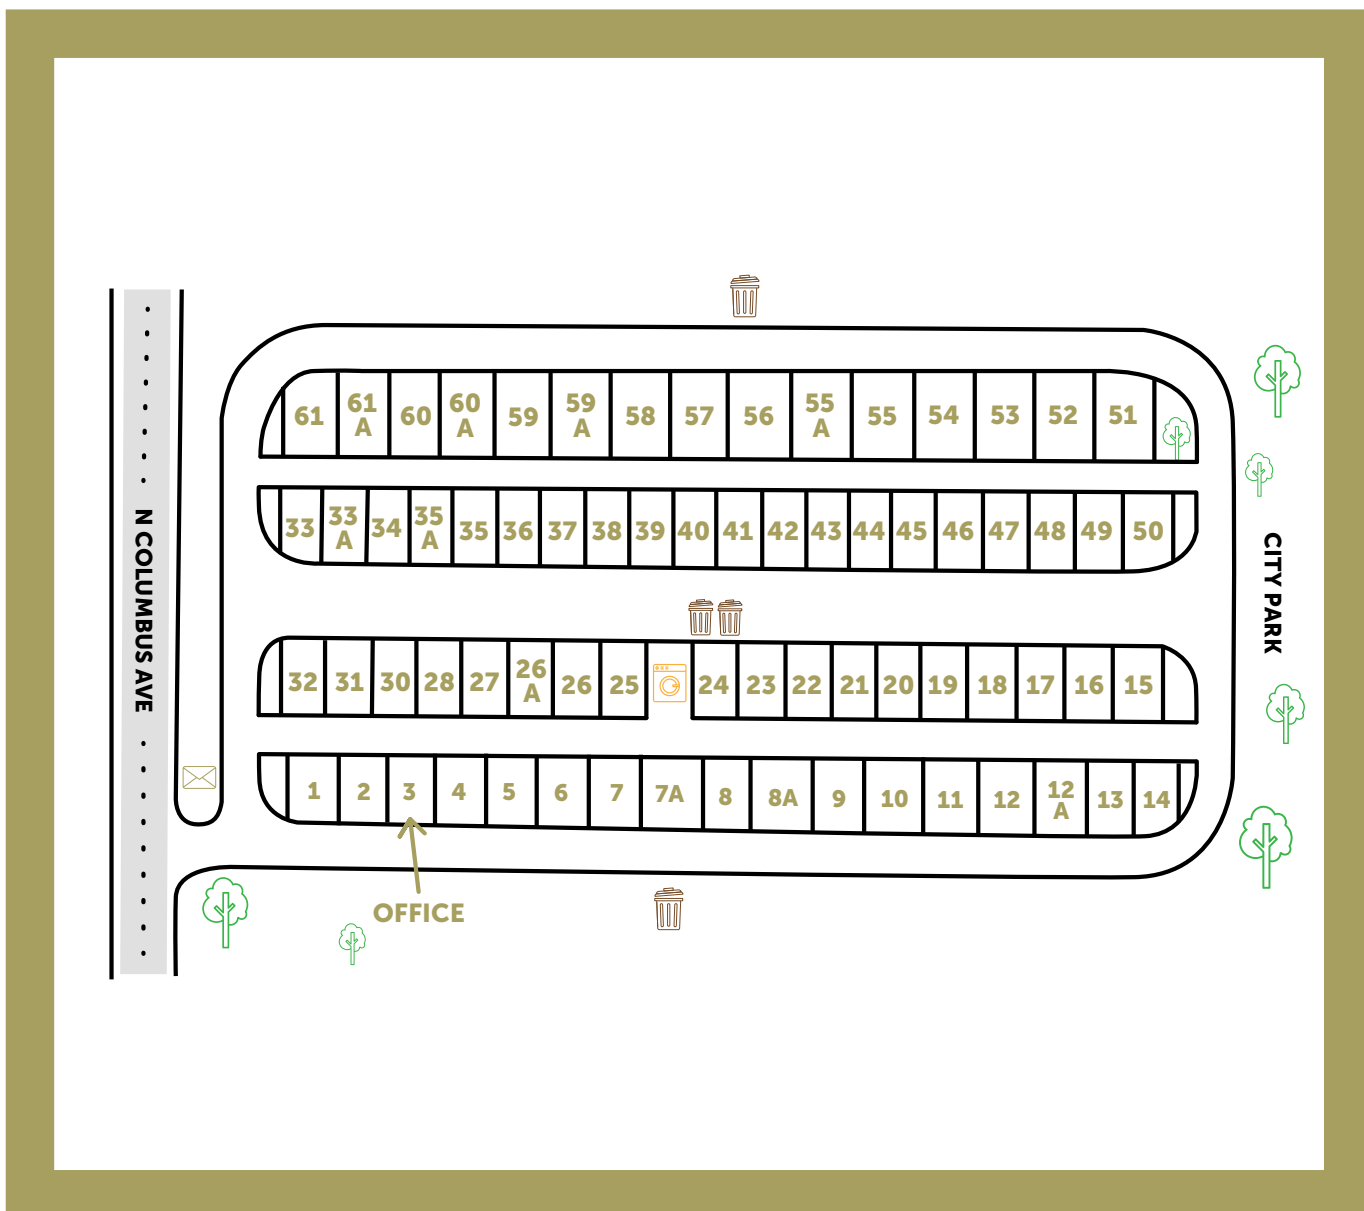

GOLDENDALE RV PARK

AN ALL-AGE PRIVATE COMMUNITY

400 N COLUMBUS AVE, WA 98620

FIND YOUR HOME TODAY

GoldendaleRVPark.com